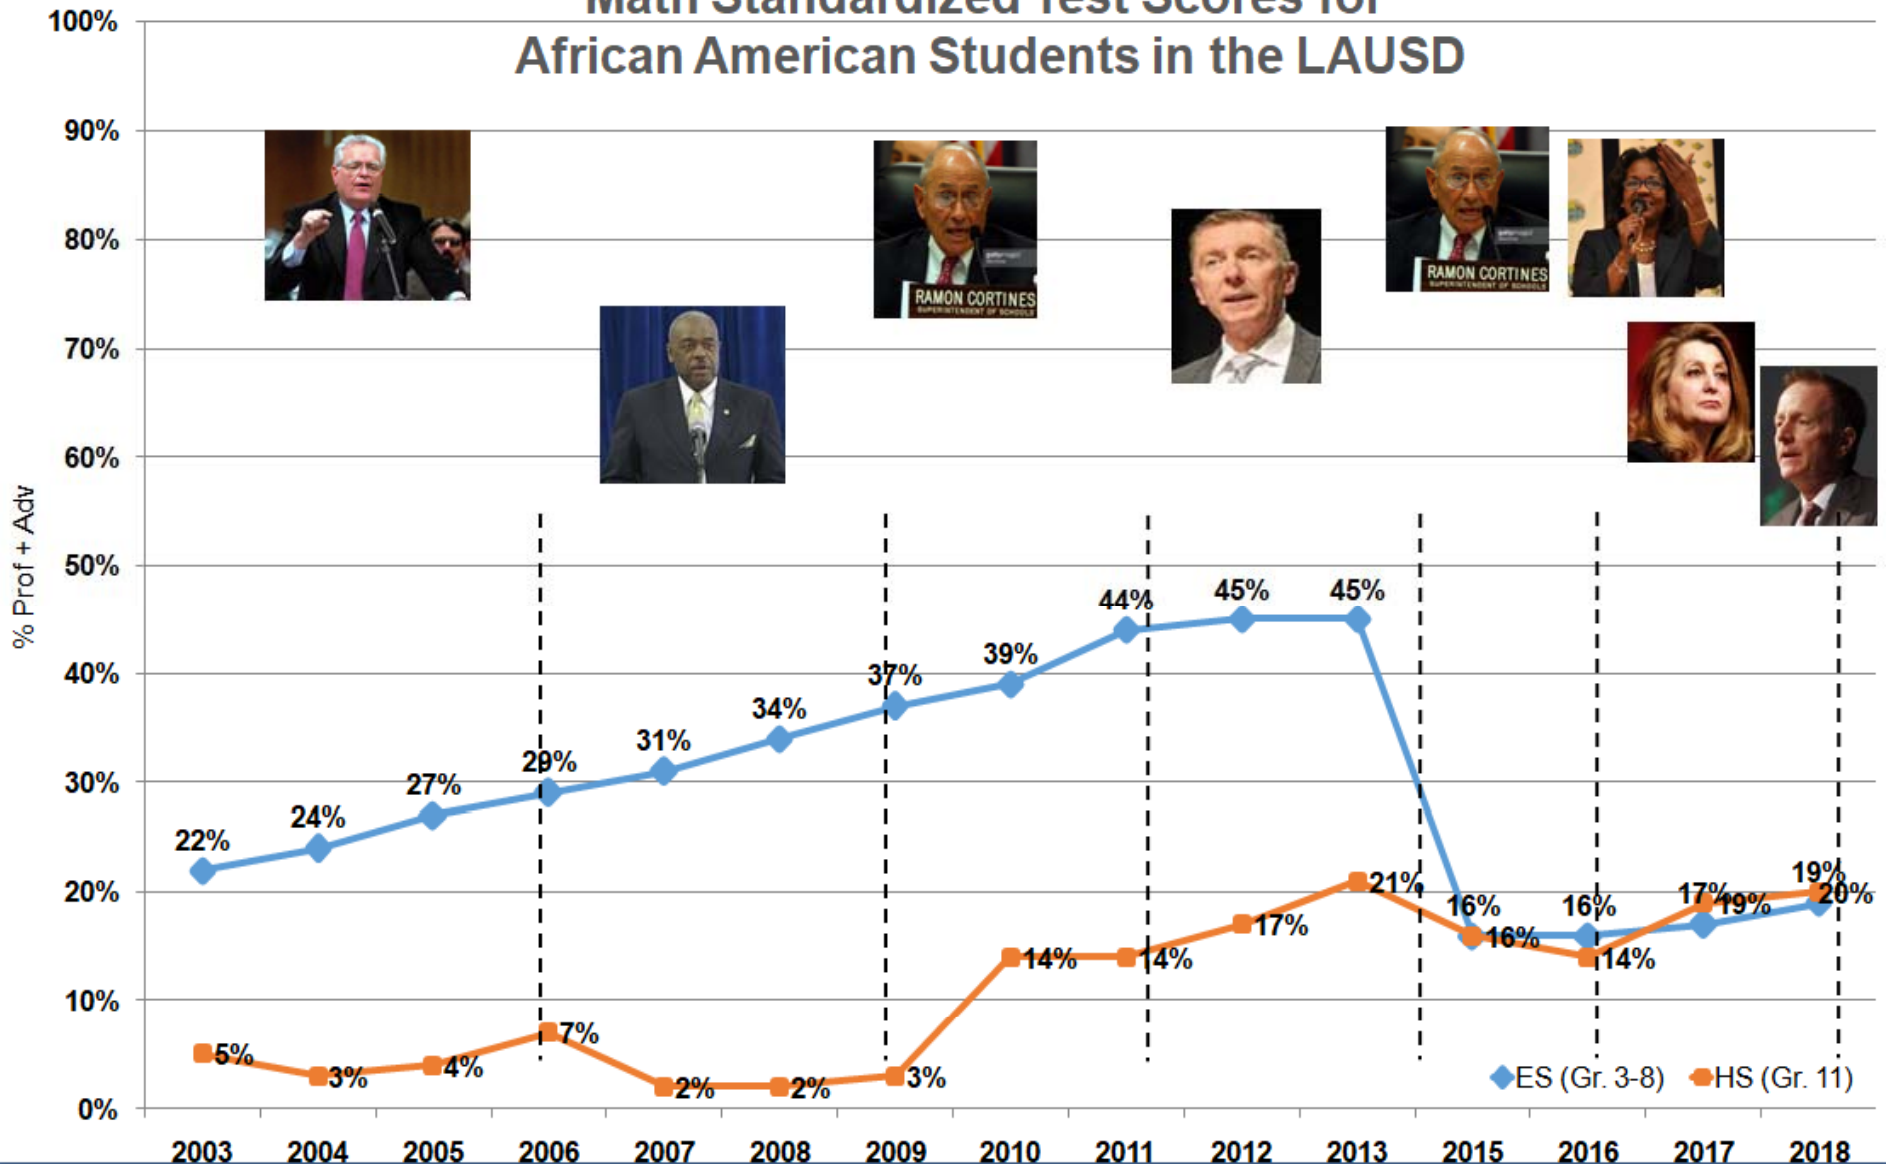

Math Standardized Test Scores for African American Students in the LAUSD